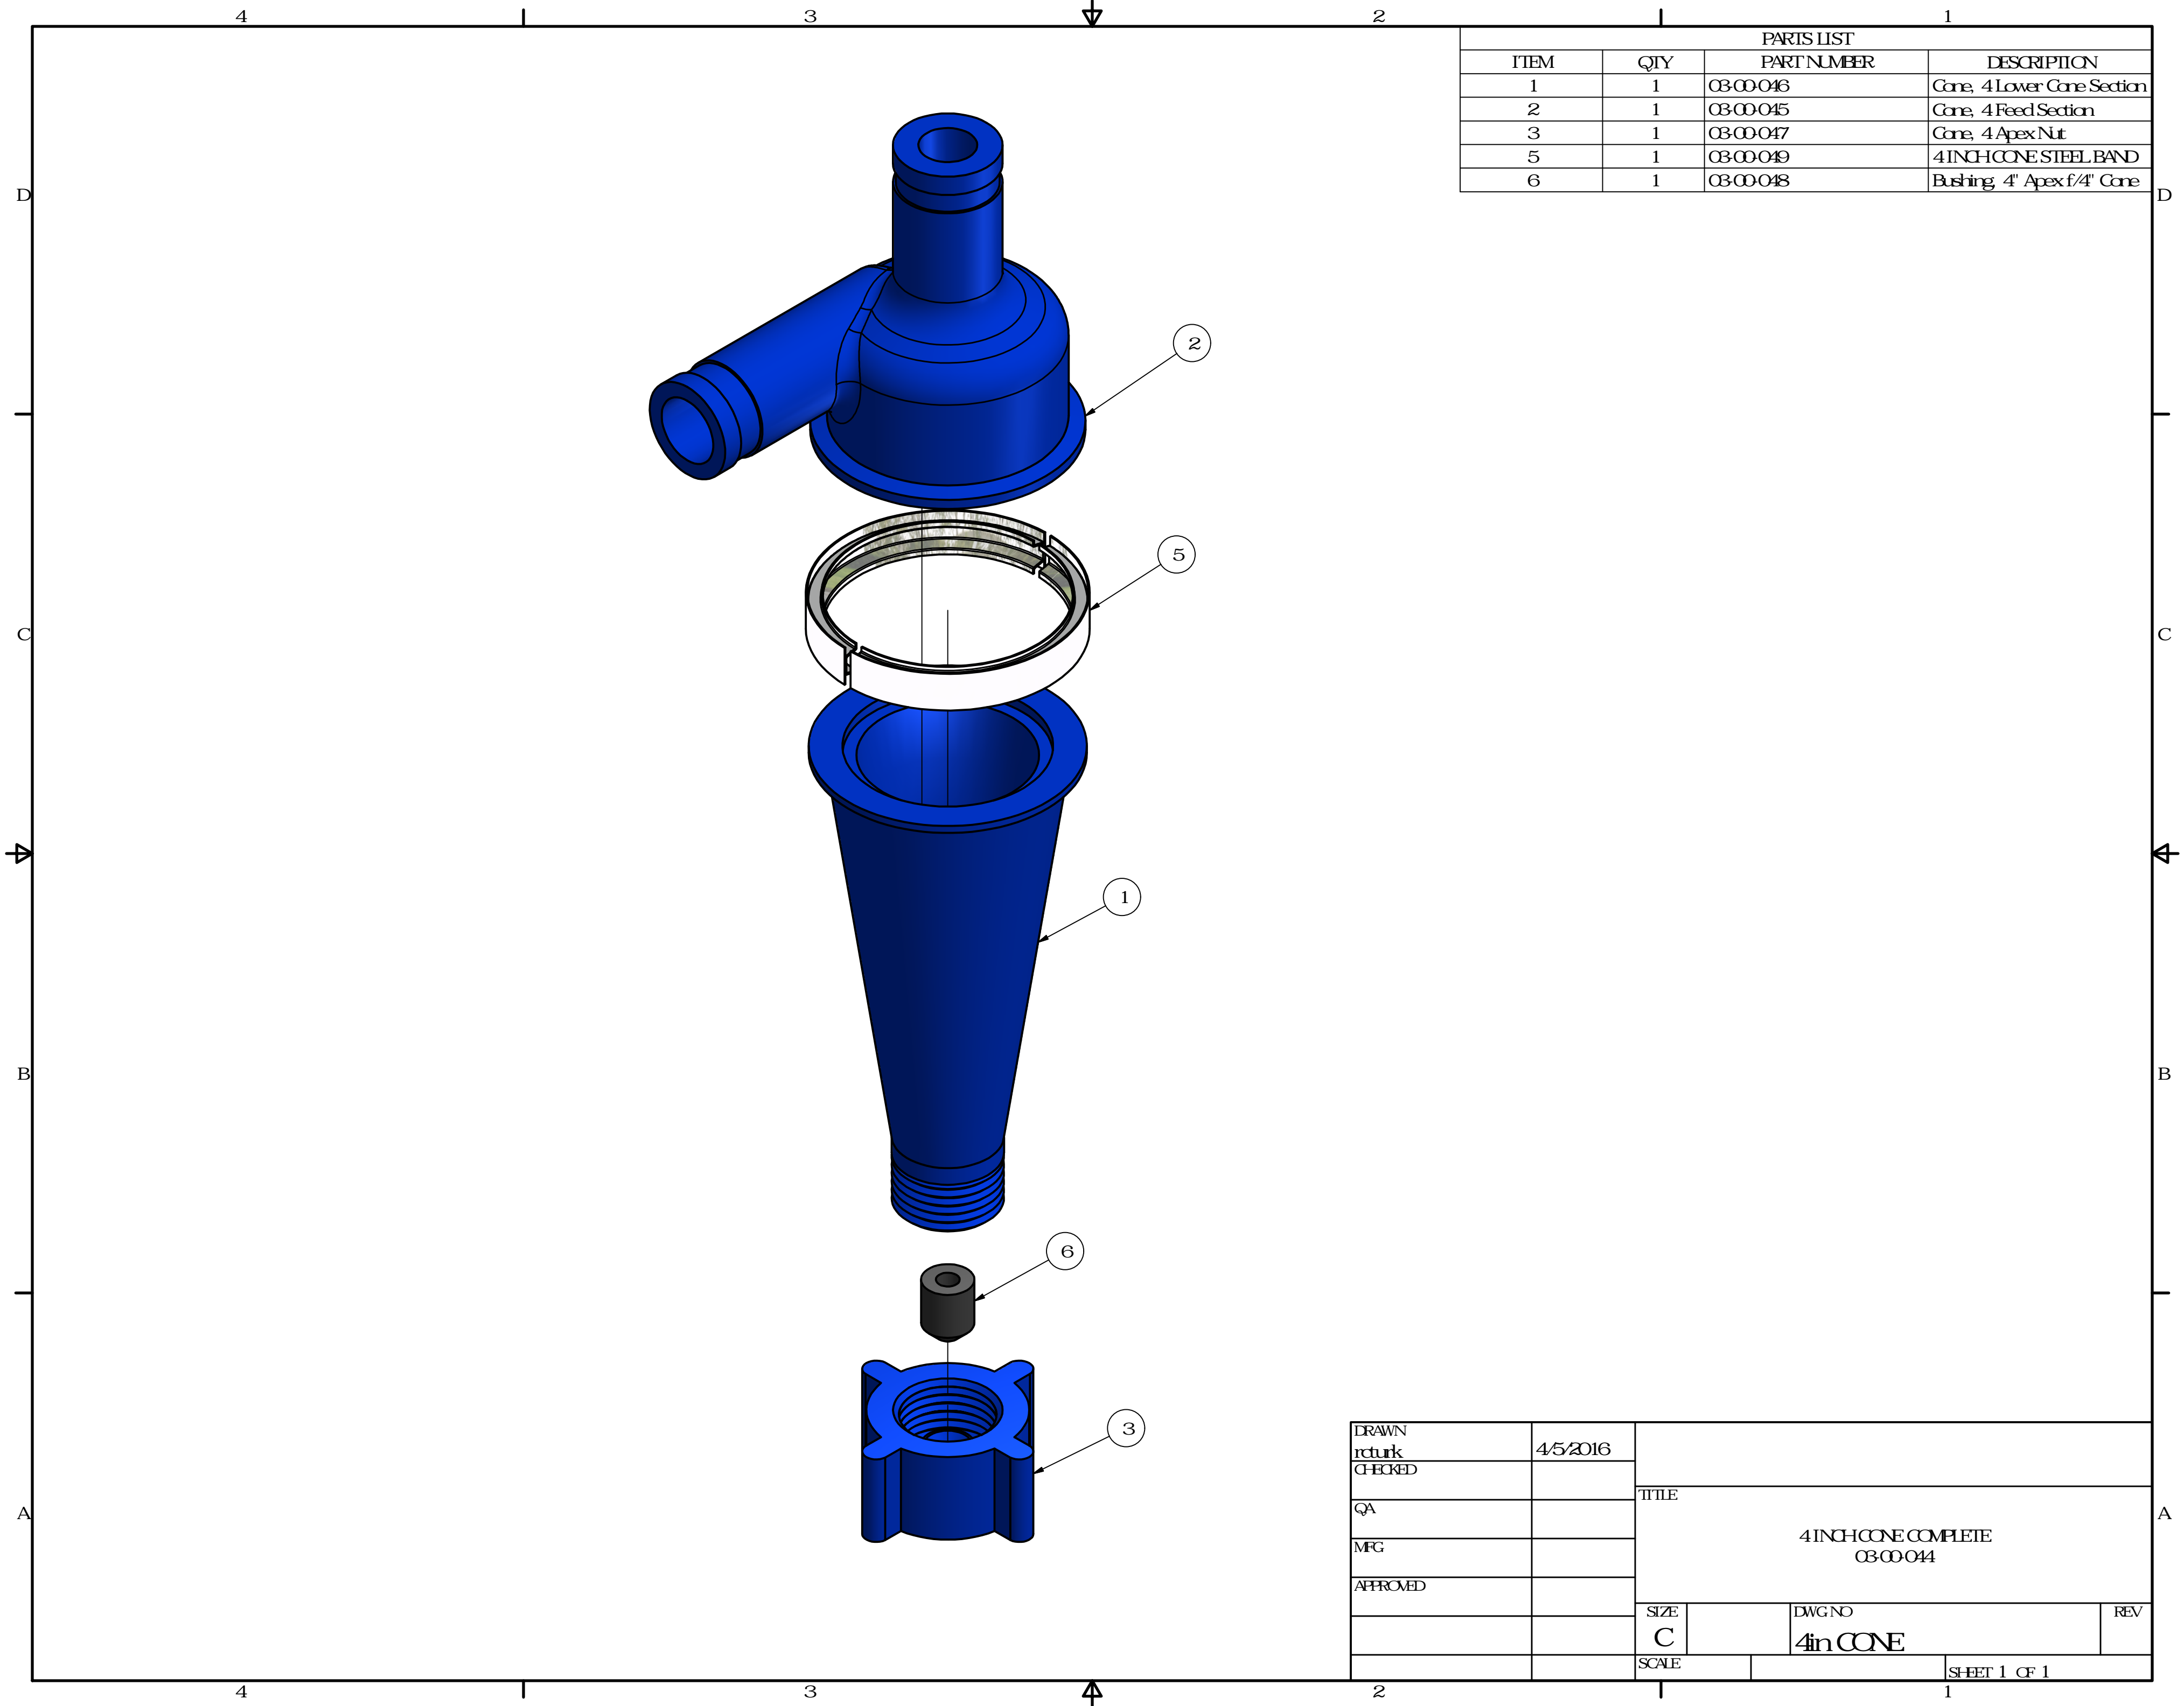

PARTS LIST			
ITEM	QTY	PART NUMBER	DESCRIPTION
1	1	03-00-046	Cone, 4 Lower Cone Section
2	1	03-00-045	Cone, 4 Feed Section
3	1	03-00-047	Cone, 4 Apex Nut
5	1	03-00-049	4 INCH CONE STEEL BAND
6	1	03-00-048	Bushing, 4" Apex f/4" Cone

DRAWN	rcturk	4/5/2016		
CHECKED			TITLE	
QA			4 INCH CONE COMPLETE 03-00-044	
MFG			SIZE	DWG NO
APPROVED			C	4in CONE
			SCALE	REV
				SHEET 1 OF 1